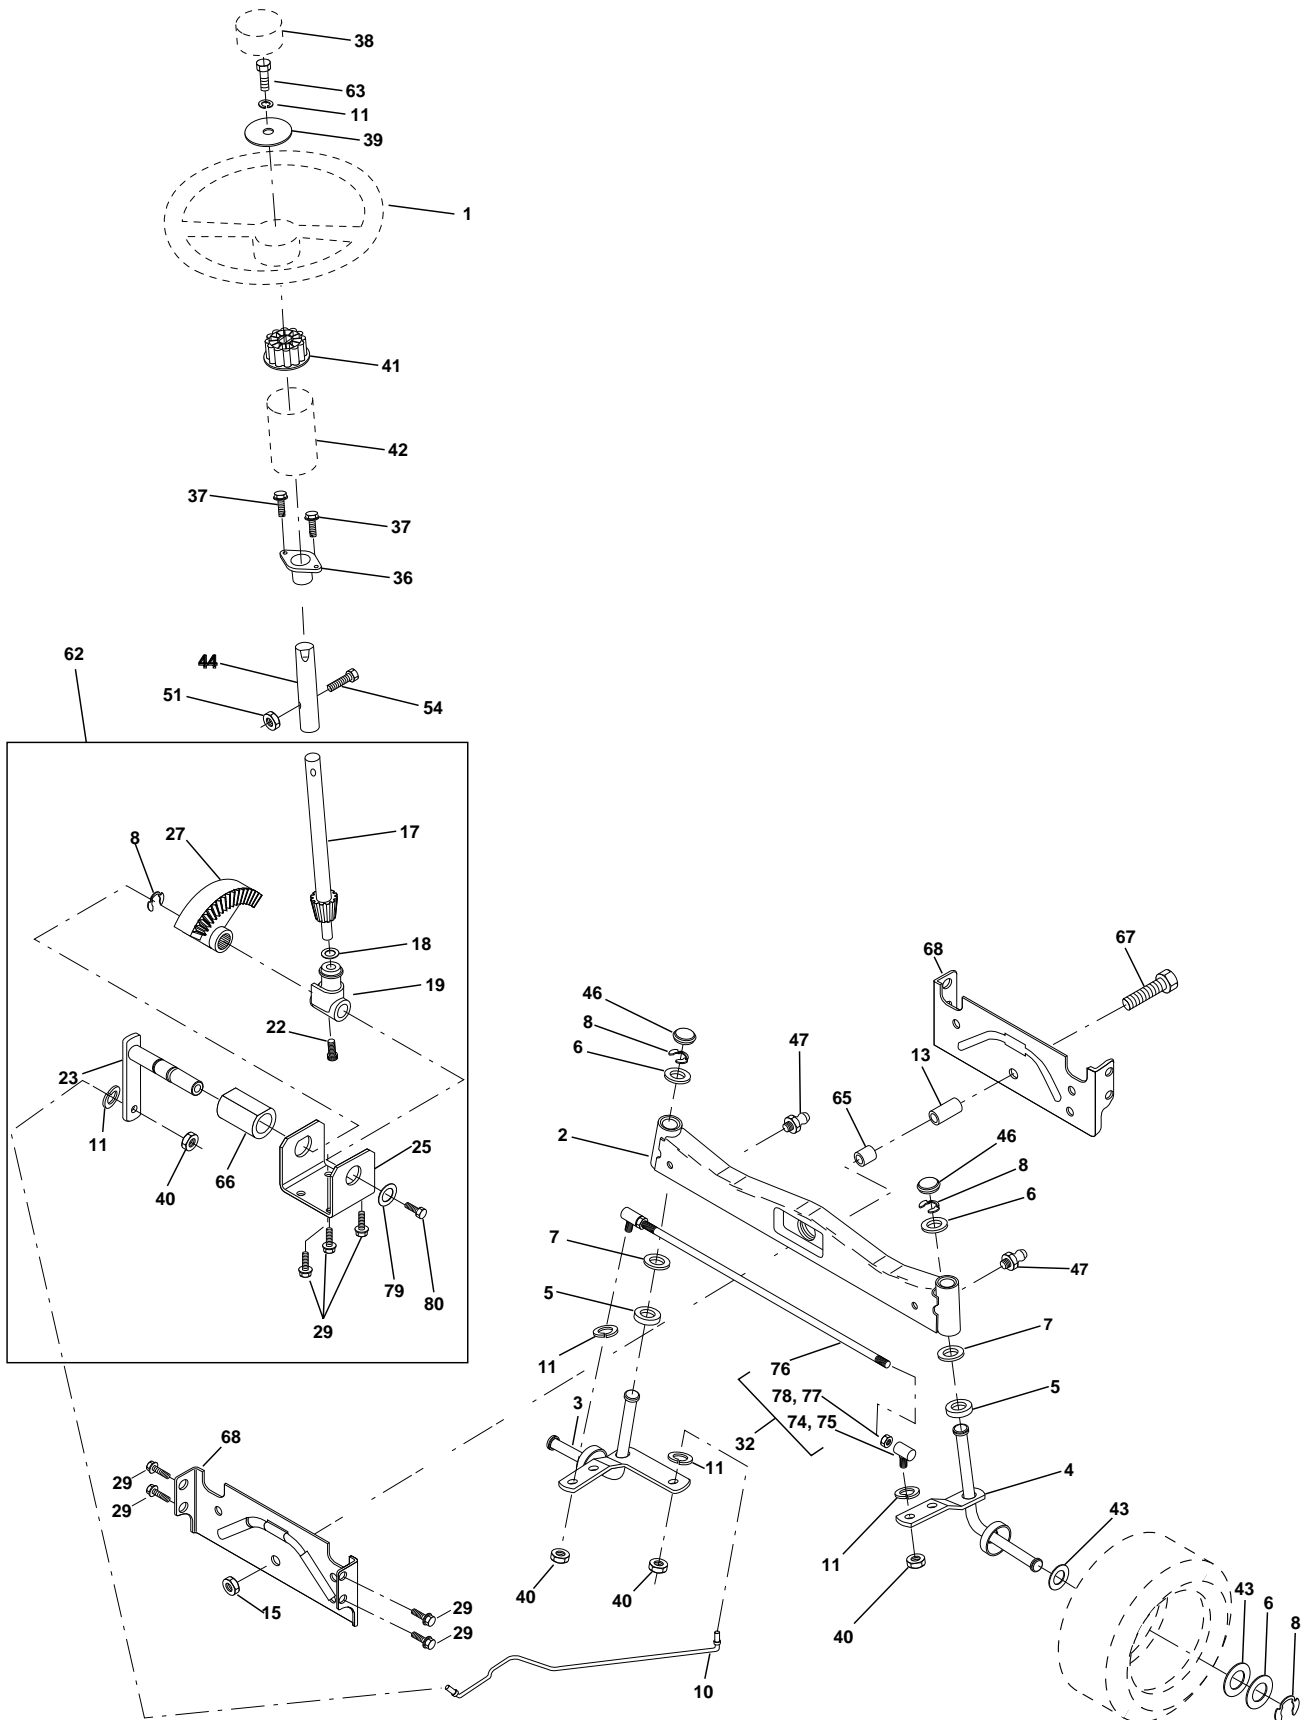

NOTE: All component dimensions given in U.S. inches.
1 inch = 25.4 mm.

REPAIR PARTS

TRACTOR- -MODEL NO. 145HCRD (P145HCRDA), PRODUCT NO. 954 12 00-24
DRIVE

REPAIR PARTS

TRACTOR- -MODEL NO. 145HCRD (P145HCRDA), PRODUCT NO. 954 12 00-24

NOTE: All component dimensions given in U.S. inches
1 inch = 25.4 mm

REPAIR PARTS

TRACTOR- -MODEL NO. 145HCRD (P145HCRDA), PRODUCT NO. 954 12 00-24
STEERING ASSEMBLY

REPAIR PARTS

TRACTOR- -MODEL NO. 145HCRD (P145HCRDA), PRODUCT NO. 954 12 00-24
STEERING ASSEMBLY

NOTE: All component dimensions given in U.S. inches.
1 inch = 25.4 mm.

REPAIR PARTS

TRACTOR- -MODEL NO. 145HCRD (P145HCRDA), PRODUCT NO. 954 12 00-24
SEAT ASSEMBLY

KEY NO.	PART NO.	DESCRIPTION
1	532140117	Seat
2	532140551	Bracket Pnt Pivot Seat (blk)
5	532145006	Clip Push In Hinged
7	532124181	Spring Seat Cprsn 2 250 Blk Zi
8	817490616	Screw Thdrol 3/8-16 X 1 Ty-tt
9	819131614	Washer 13/32 X 1 X 14 Ga
10	532155925	Pan Pnt Seat (blk)
11	532166369	Knob Seat Adj. Wingnut
12	532121246	Bracket Pnt Mounting Switch

NOTE: All component dimensions given in U.S. inches.
1 inch = 25.4 mm

REPAIR PARTS

TRACTOR- -MODEL NO. 145HCRD (P145HCRDA), PRODUCT NO. 954 12 00-24

DECALS

KEY NO.	PART NO.	DESCRIPTION
1	532145498	Decal Read Owner's Manual Sym
2	532165352	Decal Hp Engine
3	532167153	Decal Hood Rh
4	532167154	Decal Hood Lh
5	532140950	Decal Fender Automatic
6	532126187	Decal 100 DBA
7	532140986	Decal Grille P/L LT
8	532145437	Decal Europe Stand Ce
9	532140987	Decal Fender Logo
10	532145005	Decal Bat Dan/Poi P/L Sym Wpn
11	532145494	Decal Mower Cut Finger Symbol
12	532159737	Decal Brake/Clutch Symbol Lt
13	532166959	Decal Warn Back Plate CRD