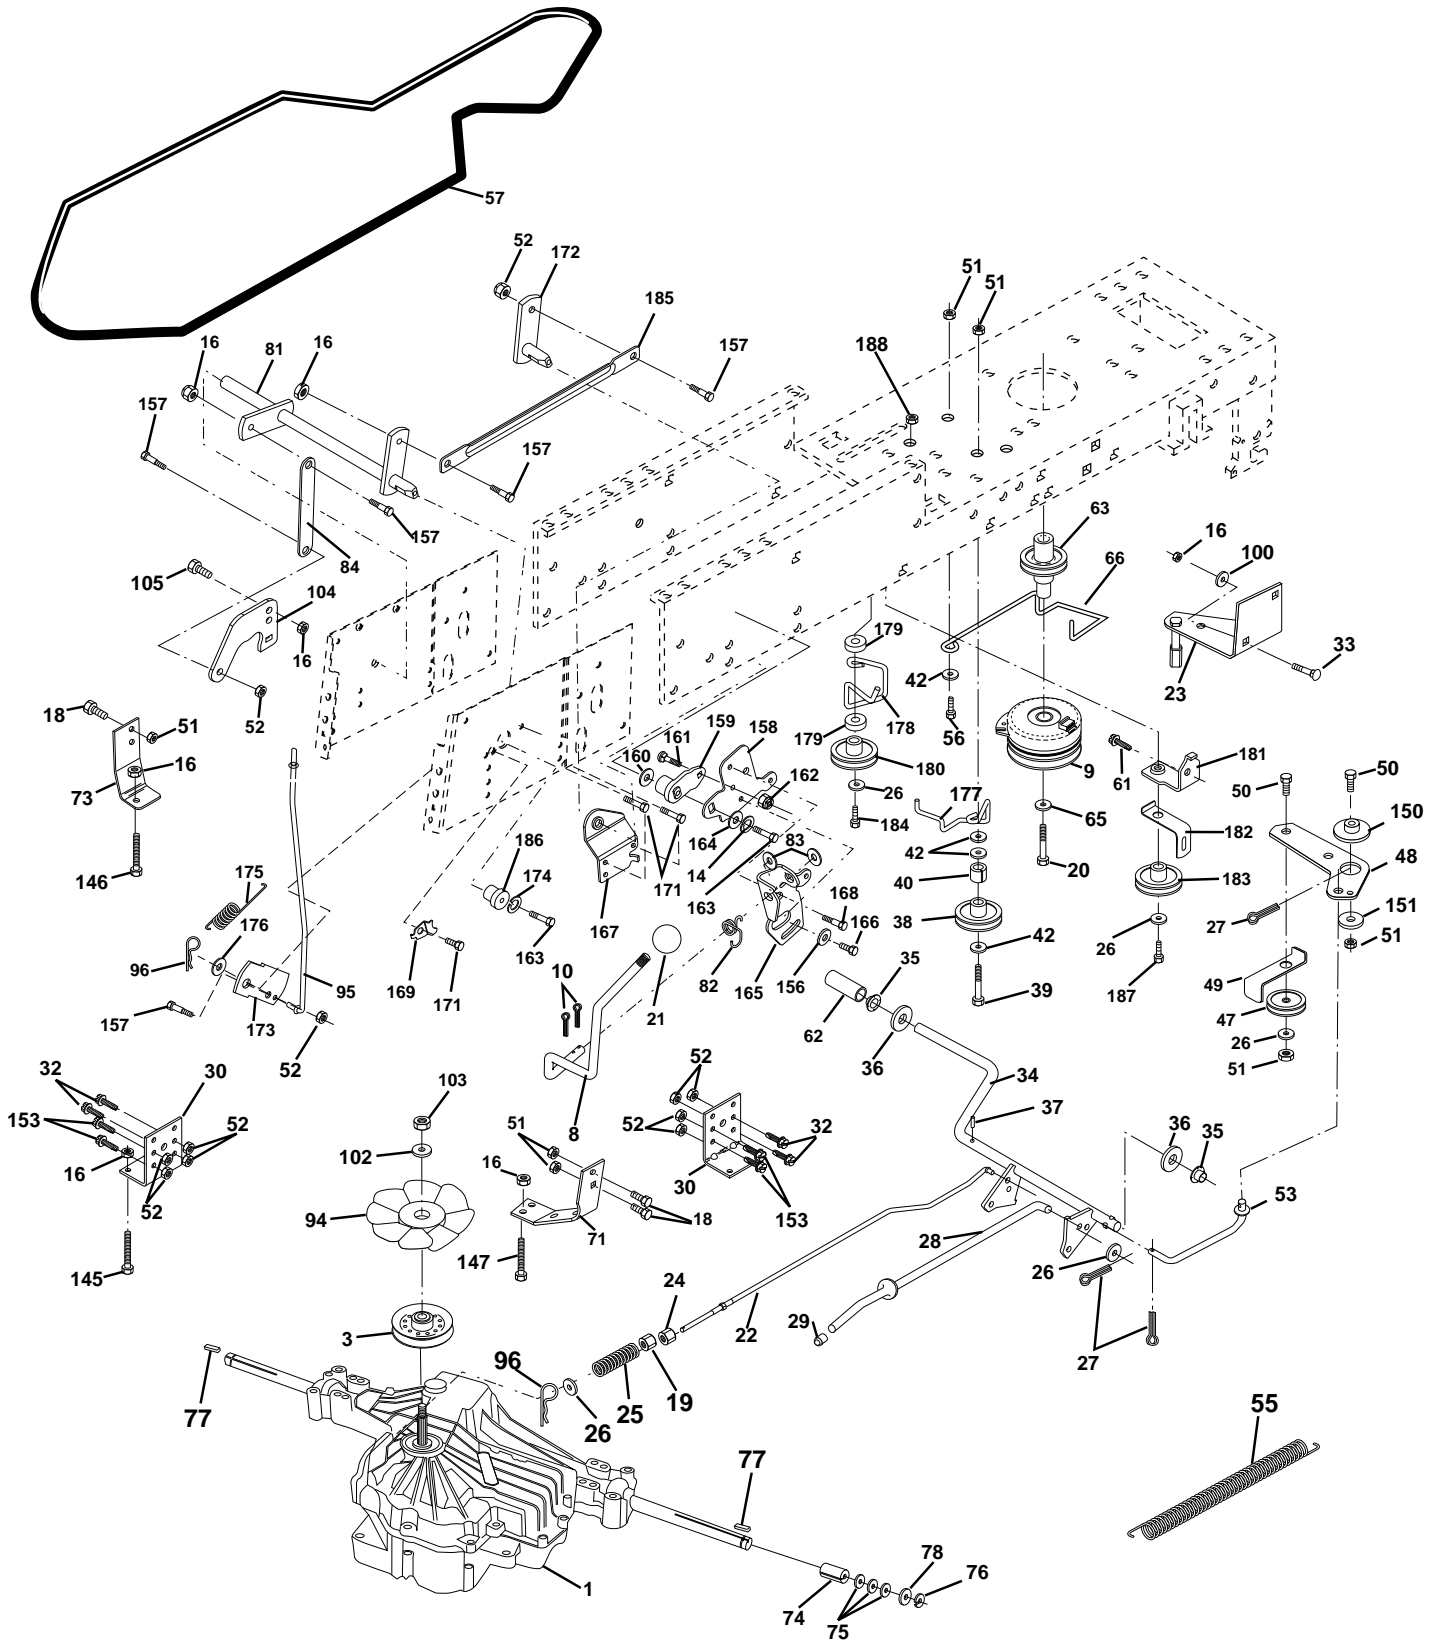

REPAIR PARTS

TRACTOR- -MODEL NO. 145HCRD (P145HCRDA), PRODUCT NO. 954 12 00-24
ELECTRICAL

KEY NO.	PART NO.	DESCRIPTION
1	532144925	Battery 12 Volt 25 AMP Wet
2	874760412	Bolt Hex Hd 1/4-20 Unc X 3/4
16	532153664	Switch Interlock Push-In
19	810090400	Washer Lock 1/4
20	873350400	Nut Jam Hex 1/4-20 Unc
21	532166181	Harness Asm Light W/4152J
22	532004152	Bulb Light #1156
24	532124780	Cable Starter 6Ga 11" Red
25	532165987	Cable Battery Crd 56" Red
26	532166180	Fuse 15 Amp
27	873510400	Nut Keps Hex 1/4-20 Unc
28	532127725	Cable Ground 6Ga 18" Black
29	532160784	Switch Plunger Normal Op Olive
30	532140301	Switch Ignition 4Pos W/Lights
31	532124211	Nut Ignition #125
32	532141226	Cover Switch Ignition #121
33	532122147	Key Ign Molded Indak
40	532166158	Harness Ign Crd Elect
41	871110408	Bolt Flk Fin Hex 1/4-20 Unc X 1/2
42	532131563	Cover Terminal Red
43	532145673	Solenoid
44	873640400	Nut Keps Blk Hex 1/4-20 Unc
48	532140844	Adapter Ammeter Rectangular
50	532154959	Switch PTO 3PDT Black Delta 96
51	532140405	Ring Retainer PTO
52	532141940	Protection Wire Loop
58	532165943	Buzzer Crd
59	532166299	Switch FBI CRD
65	817211008	Screw Slftp #10-16 x 1/2 Ty-Ab
66	817490608	Screw Thdrol 3/8-16 x 1/2 Ty-Tt
70	532166668	Harness Engine B&S Reg W/AFTS0
80	532146685	Harness Clutch EVX
81	532109748	Relay Asm

NOTE: All component dimensions given in U.S. inches.
1 inch = 25.4 mm.

REPAIR PARTS

TRACTOR- -MODEL NO. 145HCRD (P145HCRDA), PRODUCT NO. 954 12 00-24
DRIVE

REPAIR PARTS

TRACTOR- -MODEL NO. 145HCRD (P145HCRDA), PRODUCT NO. 954 12 00-24