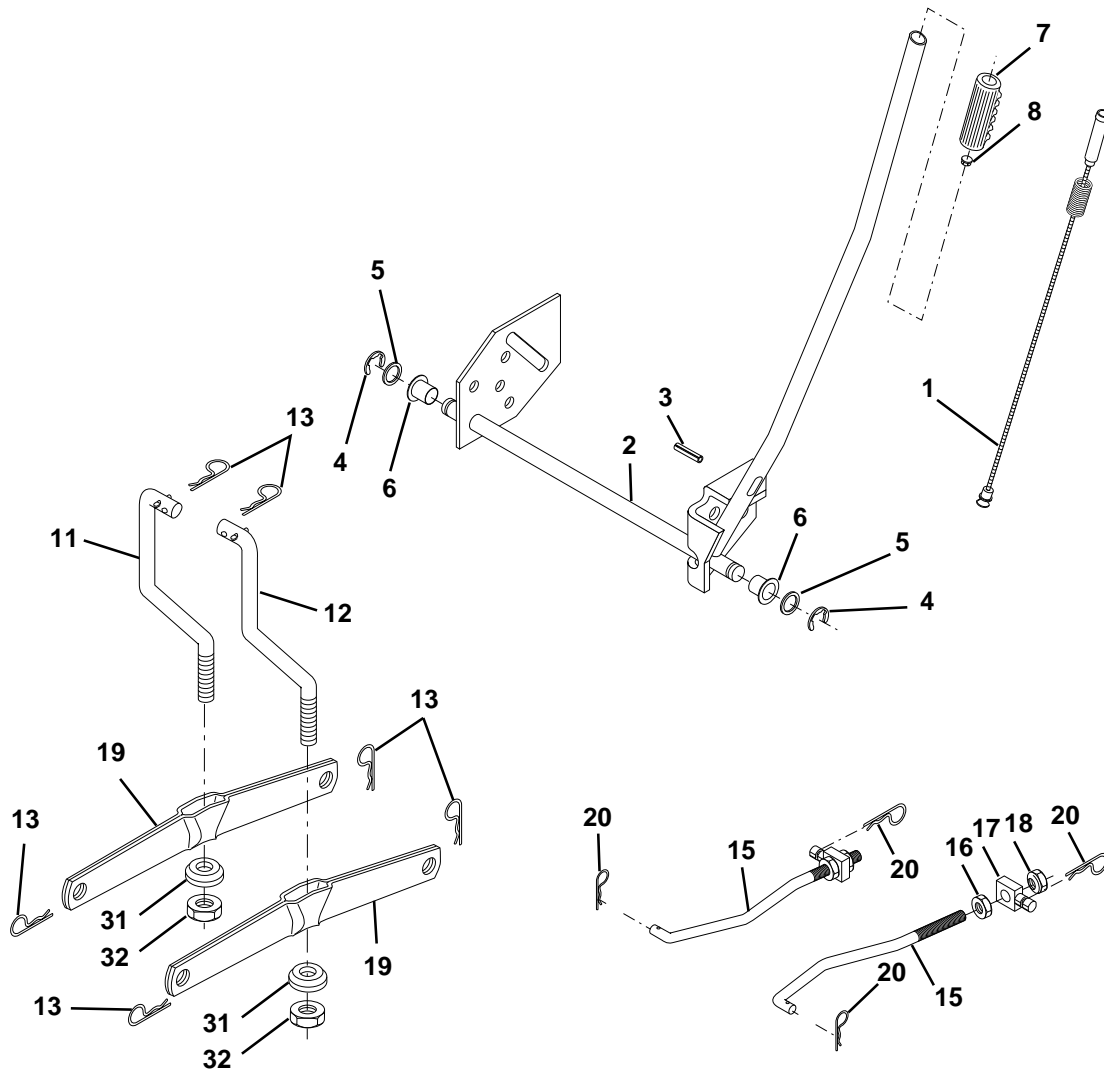

NOTE: All component dimensions given in U.S. inches.
1 inch = 25.4 mm

REPAIR PARTS

TRACTOR- -MODEL NO. 145HCRD (P145HCRDA), PRODUCT NO. 954 12 00-24

DECALS

KEY NO.	PART NO.	DESCRIPTION
1	532145498	Decal Read Owner's Manual Sym
2	532165352	Decal Hp Engine
3	532167153	Decal Hood Rh
4	532167154	Decal Hood Lh
5	532140950	Decal Fender Automatic
6	532126187	Decal 100 DBA
7	532140986	Decal Grille P/L LT
8	532145437	Decal Europe Stand Ce
9	532140987	Decal Fender Logo
10	532145005	Decal Bat Dan/Poi P/L Sym Wpn
11	532145494	Decal Mower Cut Finger Symbol
12	532159737	Decal Brake/Clutch Symbol Lt
13	532166959	Decal Warn Back Plate CRD

WHEELS & TIRES

KEY NO.	PART NO.	DESCRIPTION
1	532059192	Cap Value Tire
2	532065139	Stem Value
3	532106222	Tire F Ts 15 X 6 0 - 6 Service
4	532059904	Tube Inner Front #35060
5	532125121	Rim Asm 6"front Service
6	532124957	Fitting Grease
7	532124959	Bearing Flange
8	532125122	Rim Asm 8"rear Service
9	532138468	Tire R Ts 20 x 8-8 Service
10	532124926	Tube Rear 9 5 X 8 Service
11	532104757	Cap Axle Blk 1 50 X 1 00
--	144334	Sealant, Tire (10 oz. tube)

NOTE: All component dimensions given in U.S. inches
1 inch = 25.4 mm

REPAIR PARTS

TRACTOR- -MODEL NO. 145HCRD (P145HCRDA) PRODUCT NO. 954 12 00-24
ENGINE

REPAIR PARTS

TRACTOR- -MODEL NO. 145HCRD (P145HCRDA) PRODUCT NO. 954 12 00-24
ENGINE

NOTE: All component dimensions given in U.S. inches
1 inch = 25.4 mm

REPAIR PARTS

TRACTOR- -MODEL NO. 145HCRD (P145HCRDA) PRODUCT NO. 954 12 00-24
MOWER LIFT

KEY NO.	PART NO.	DESCRIPTION
1	532159460	Washer Asm Inner Spring W/ Plunger
2	532159471	Shaft Asm. Lift
3	532105767	Pin Groove
4	812000002	E Ring #5133-62
5	819211621	Washer 21/32 x 1 x 21 Ga.
6	532120183	Bearing Nylon
7	532109413	Grip Handle Bicycle
8	532124526	Button Plunger Black
11	532165829	Link Asm Lift L.H.
12	532165831	Link Asm Lift R.H.
13	532124670	Retainer Spring