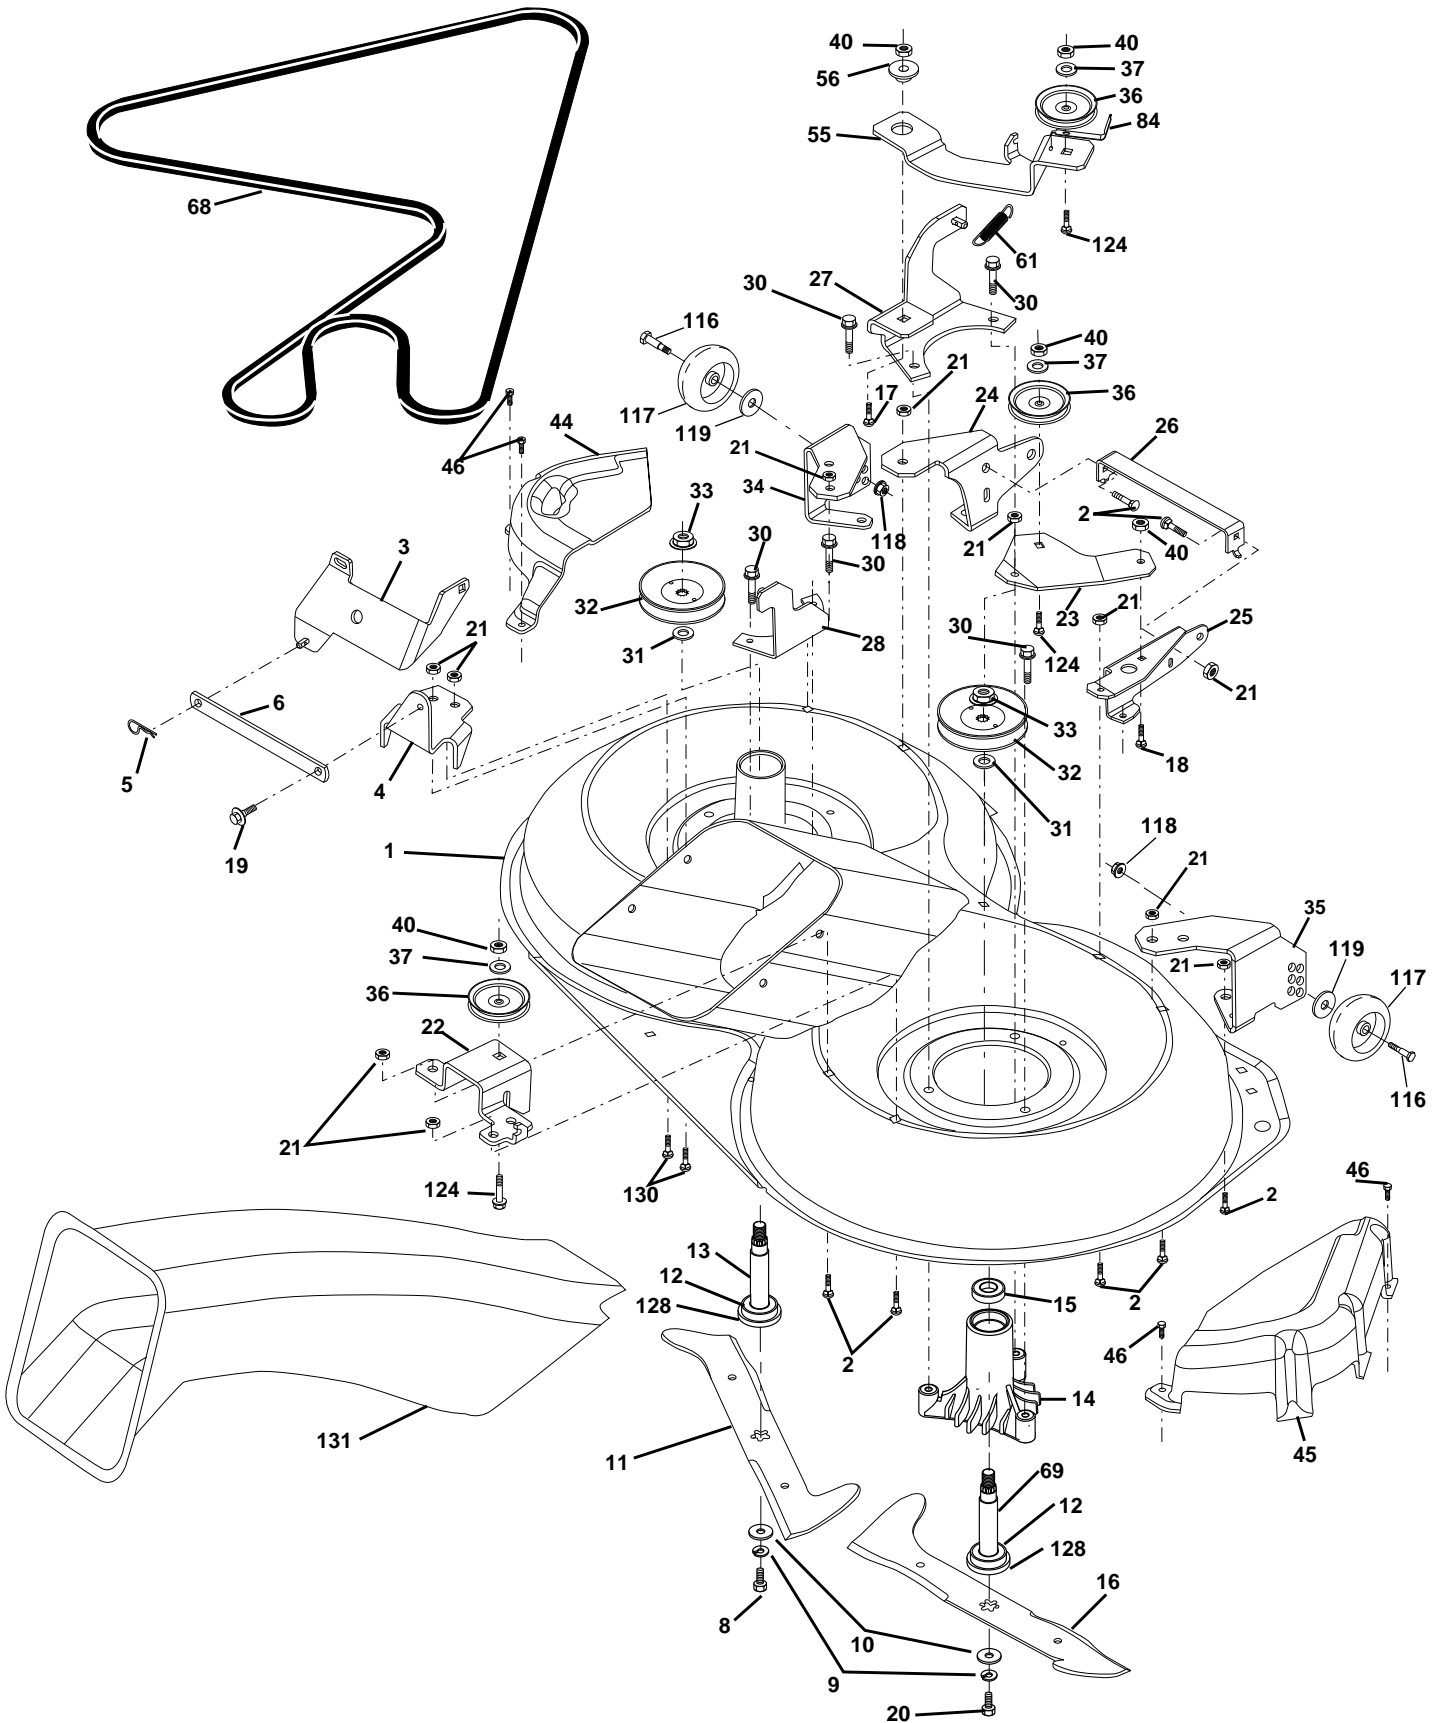

REPAIR PARTS

TRACTOR- -MODEL NO. 145HCRD (P145HCRDA) PRODUCT NO. 954 12 00-24
MOWER

REPAIR PARTS

TRACTOR- -MODEL NO. 145HCRD (P145HCRDA) PRODUCT NO. 954 12 00-24
MOWER

KEY NO.	PART NO.	DESCRIPTION	KEY NO.	PART NO.	DESCRIPTION
1	532165552	Housing Asm. Mower 92 CRD	33	532137266	Nut Flg Top Lock Cntr B 9/16
2	872140506	Bolt Rdhd Sqnk 5/16-18 Unc x 3/4	34	532165239	Bracket Gauge Wheel Lf 92 CRD
3	532165569	Bracket Asm. S-Bar Chass 92 CRD	35	532165238	Bracket Gauge Wheel Rf 92 CRD
4	532165558	Bracket Bar Sway Deck 92 CRD	36	532146763	Pulley Idler V-Groove Dim 4.25
5	532124670	Retainer Spring	37	819131316	Washer 11/32 x 13/16 x 16 Ga
6	532165557	Bar Sway 92 CRD	40	873680600	Nut Crownlock 3/8-16 Unc
8	532850857	Bolt 3/8-24 x 1.25 Gr8 Patched	44	532165724	Cover Mandrel Lh 92 CRD
9	810030600	Washer Lock Hvy 3/8 Unplated	45	532165556	Cover Mandrel Rh 92 CRD
10	532140296	Washer Hard Blade Mower vented	46	532137729	Screw Thd Roll 1/4-20 x 5/8
11	532165560	Blade 3-1 Lh 92 CRD	55	532165445	Arm Idler 92 CRD
12	532129895	Bearing Ball #6204 (Mandrel)	56	532122052	Spacer Retainer PM Mower
13	532137645	Shaft Asm. W/Lower Bearing	61	532165945	Spring Tension Belt
14	532128774	Housing Mandrel Vented (Machd)	68	532165555	Hex-Belt 92 Mower 105AA
15	532110485	Bearing Ball Mandrel	69	532165482	Shaft Asm W/Lwr Brg Rh Thd CRD
16	532165561	Blade 3-1 Rh 92 CRD	84	532156085	Keeper Belt Idler
17	872140610	Bolt Carriage 3/8-16 x 1-1/4	116	532137644	Bolt Shoulder
18	872110608	Bolt Rdhd Sqnk 3/8-16 x 1 Gr5	117	532133957	Wheel Gage Donut Wide
19	532132827	Bolt Shoulder 5/16-18 Thd Form	118	873930600	Nut Centerlock 3/8-16 Unc
20	532165484	Bolt 3/8-24 x 1.25 Gr8 Ptch Lhthd	119	819121414	Washer 3/8 x 7/8 x 14 Ga.
21	873680500	Nut Crown Lock 5/16-18	124	872110612	Bolt Carr Sh 3/8-16 x 1-1/2 Gr5
22	532165243	Bracket Idler Sprt RR 92 CRD	128	532153390	Washer Felt
23	532165446	Bracket Idler Sprt RF 92 CRD	130	872110506	Bolt Rdhdsqnk 5/16-18 Unc x 3/4
24	532165242	Bracket Suspension LF 92 CRD	131	532165661	Chute Bagger CRD 92cm
25	532165244	Bracket Suspension RF 92 CRD	--	532130794	Mandrel Asm Service
26	532165237	Brace Support Susp Frt CRD	--	532165579	Mandrel Asm CRD Lh Threads SVC
27	532165568	Bracket Asm. Susp RR 92 CRD	--	532165578	Deck Mower Complete
28	532165567	Bracket Asm. Susp LR 92 CRD			
30	532157722	Screw Thd Rolling Washer Head			
31	532129963	Washer Spacer Mower Vented			
32	532153531	Mandrel Pulleys 36 & 46			

NOTE: All component dimensions given in U.S. inches
1 inch = 25.4 mm