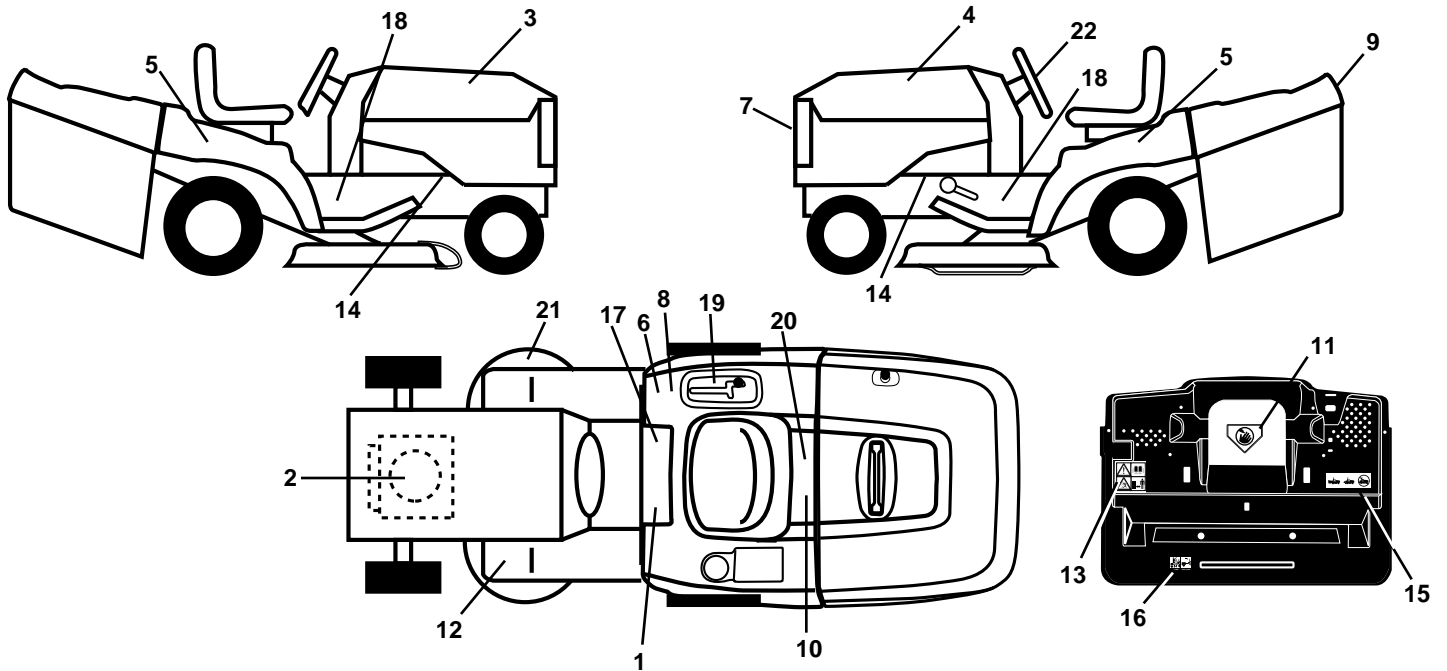

NOTE: All component dimensions given in U.S. inches.
1 inch = 25.4 mm.

REPAIR PARTS

TRACTOR- -MODEL NO. 145HCRD (P145HCRDA), PRODUCT NO. 954 12 00-24
SEAT ASSEMBLY

KEY NO.	PART NO.	DESCRIPTION
1	532140117	Seat
2	532140551	Bracket Pnt Pivot Seat (blk)
5	532145006	Clip Push In Hinged
7	532124181	Spring Seat Cprsn 2 250 Blk Zi
8	817490616	Screw Thdrol 3/8-16 X 1 Ty-tt
9	819131614	Washer 13/32 X 1 X 14 Ga
10	532155925	Pan Pnt Seat (blk)
11	532166369	Knob Seat Adj. Wingnut
12	532121246	Bracket Pnt Mounting Switch

NOTE: All component dimensions given in U.S. inches.
1 inch = 25.4 mm

REPAIR PARTS

TRACTOR- -MODEL NO. 145HCRD (P145HCRDA), PRODUCT NO. 954 12 00-24

DECALS

KEY NO.	PART NO.	DESCRIPTION
1	532145498	Decal Read Owner's Manual Sym
2	532165352	Decal Hp Engine
3	532167153	Decal Hood Rh
4	532167154	Decal Hood Lh
5	532140950	Decal Fender Automatic
6	532126187	Decal 100 DBA
7	532140986	Decal Grille P/L LT
8	532145437	Decal Europe Stand Ce
9	532140987	Decal Fender Logo
10	532145005	Decal Bat Dan/Poi P/L Sym Wpn
11	532145494	Decal Mower Cut Finger Symbol
12	532159737	Decal Brake/Clutch Symbol Lt
13	532166959	Decal Warn Back Plate CRD

NOTE: All component dimensions given in U.S. inches
1 inch = 25.4 mm

REPAIR PARTS

TRACTOR- -MODEL NO. 145HCRD (P145HCRDA) PRODUCT NO. 954 12 00-24
ENGINE

REPAIR PARTS

TRACTOR- -MODEL NO. 145HCRD (P145HCRDA) PRODUCT NO. 954 12 00-24
ENGINE

NOTE: All component dimensions given in U.S. inches
1 inch = 25.4 mm

REPAIR PARTS

TRACTOR- -MODEL NO. 145HCRD (P145HCRDA) PRODUCT NO. 954 12 00-24
MOWER LIFT

KEY NO.	PART NO.	DESCRIPTION
1	532159460	Washer Asm Inner Spring W/ Plunger
2	532159471	Shaft Asm. Lift
3	532105767	Pin Groove
4	812000002	E Ring #5133-62
5	819211621	Washer 21/32 x 1 x 21 Ga.
6	532120183	Bearing Nylon
7	532109413	Grip Handle Bicycle
8	532124526	Button Plunger Black
11	532165829	Link Asm Lift L.H.
12	532165831	Link Asm Lift R.H.
13	532124670	Retainer Spring