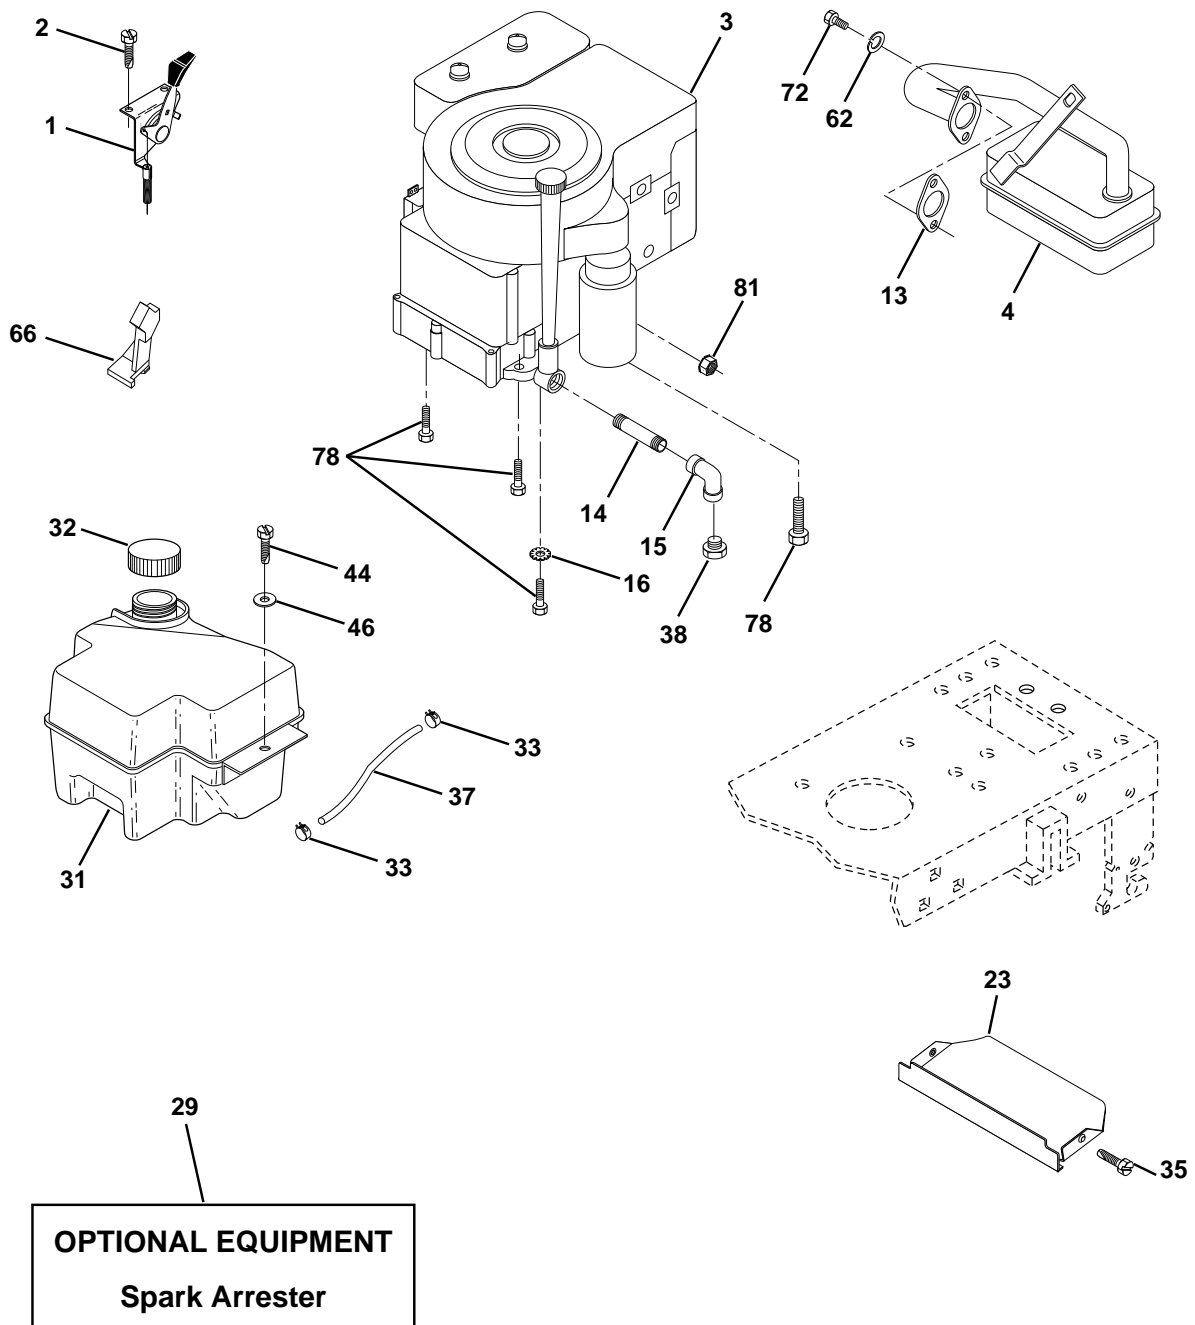

NOTE: All component dimensions given in U.S. inches.
1 inch = 25.4 mm

REPAIR PARTS

TRACTOR- -MODEL NO. 145HCRD (P145HCRDA), PRODUCT NO. 954 12 00-24

DECALS

KEY NO.	PART NO.	DESCRIPTION
1	532145498	Decal Read Owner's Manual Sym
2	532165352	Decal Hp Engine
3	532167153	Decal Hood Rh
4	532167154	Decal Hood Lh
5	532140950	Decal Fender Automatic
6	532126187	Decal 100 DBA
7	532140986	Decal Grille P/L LT
8	532145437	Decal Europe Stand Ce
9	532140987	Decal Fender Logo
10	532145005	Decal Bat Dan/Poi P/L Sym Wpn
11	532145494	Decal Mower Cut Finger Symbol
12	532159737	Decal Brake/Clutch Symbol Lt
13	532166959	Decal Warn Back Plate CRD

WHEELS & TIRES

KEY NO.	PART NO.	DESCRIPTION
1	532059192	Cap Value Tire
2	532065139	Stem Value
3	532106222	Tire F Ts 15 X 6 0 - 6 Service
4	532059904	Tube Inner Front #35060
5	532125121	Rim Asm 6"front Service
6	532124957	Fitting Grease
7	532124959	Bearing Flange
8	532125122	Rim Asm 8"rear Service
9	532138468	Tire R Ts 20 x 8-8 Service
10	532124926	Tube Rear 9 5 X 8 Service
11	532104757	Cap Axle Blk 1 50 X 1 00
--	144334	Sealant, Tire (10 oz. tube)

NOTE: All component dimensions given in U.S. inches
1 inch = 25.4 mm

REPAIR PARTS

TRACTOR- -MODEL NO. 145HCRD (P145HCRDA) PRODUCT NO. 954 12 00-24
ENGINE

REPAIR PARTS

TRACTOR- -MODEL NO. 145HCRD (P145HCRDA) PRODUCT NO. 954 12 00-24
ENGINE

NOTE: All component dimensions given in U.S. inches
1 inch = 25.4 mm

REPAIR PARTS

TRACTOR- -MODEL NO. 145HCRD (P145HCRDA) PRODUCT NO. 954 12 00-24
MOWER LIFT

KEY NO.	PART NO.	DESCRIPTION
1	532159460	Washer Asm Inner Spring W/ Plunger
2	532159471	Shaft Asm. Lift
3	532105767	Pin Groove
4	812000002	E Ring #5133-62
5	819211621	Washer 21/32 x 1 x 21 Ga.
6	532120183	Bearing Nylon
7	532109413	Grip Handle Bicycle
8	532124526	Button Plunger Black
11	532165829	Link Asm Lift L.H.
12	532165831	Link Asm Lift R.H.
13	532124670	Retainer Spring