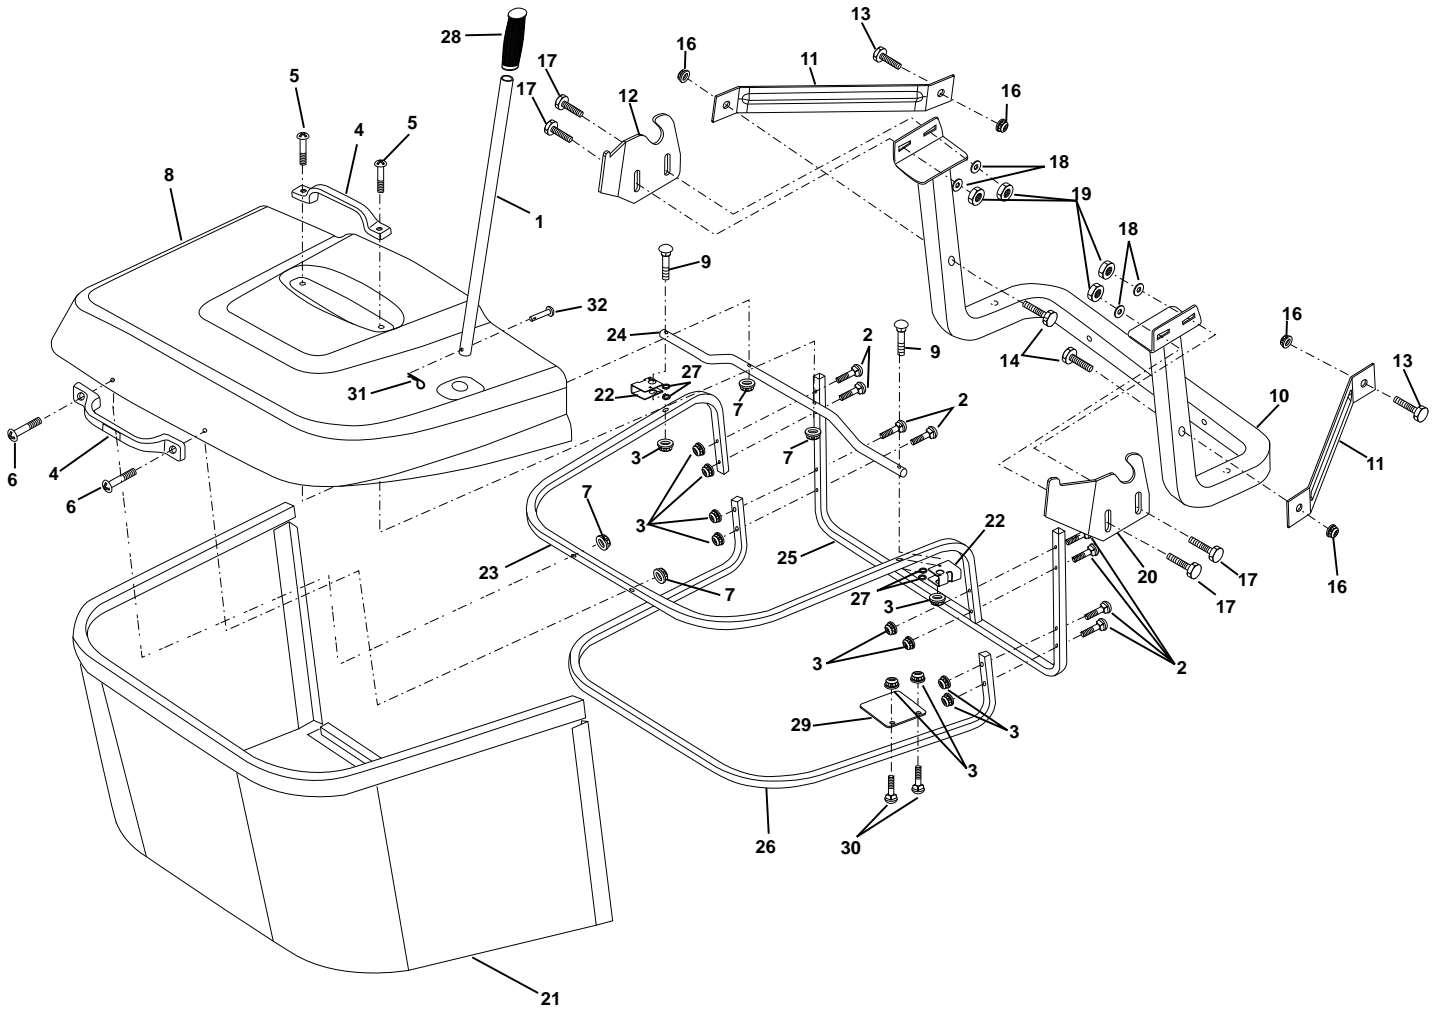

REPAIR PARTS

TRACTOR- -MODEL NO. 145HCRD (P145HCRDA) PRODUCT NO. 954 12 00-24
BAGGER

REPAIR PARTS

TRACTOR- -MODEL NO. 145HCRD (P145HCRDA) PRODUCT NO. 954 12 00-24
BAGGER

KEY NO.	PART NO.	DESCRIPTION
1	532165249	Tube Handle Bagger CRD
2	872140416	Bolt Carriage 1/4-20 X 2.0 Gr.5
3	532123976	Nut Lock 1/4 Lge Flg Gr. 5 Zinc
4	532165693	Handle Grab Plastic Black
5	874981024	Screw Pan Head #10-24 X 1.50 Blk
6	874981032	Screw Pan Hd
7	873401000	Nut Wiz Lock Hex Serr/Hd 10-24
8	532168792	Cover Bagger Plastic CRD
9	872140418	Bolt Carriage 1/4-20 x 2.25d x Gr.5
10	532165716	Support AsmWldmnt Bagger CRD
11	532165719	Bracket Support Upper Bag CRD
12	532165735	Bracket Pivot Bagger Lh CRD
13	872110606	Bolt Rdhd Sht Sqnk 3/8-16 X 3/4
14	874520640	Bolt Hex 3/8-16 X 2-1/2 Gr. 5
16	873900600	Nut Lock Flg 3/8-16 Unc
17	872140506	Bolt Rdhd Sht Sqnk 5/16 -18 Unc X 3/4
18	819112016	Washer 11/32 X 1.25 X 16 Ga.
19	873800500	Nut Lock Hex W/Ins 5/16-18 Unc Pl
20	532165736	Bracket Pivot Bagger RH CRD
21	532165780	Bag Asm CRD
22	532165781	Bracket Side Bagger CRD
23	532165782	Tube Upper Bagger CRD
24	532165783	Tube Pivot Bagger CRD
25	532165784	Tube Front Bagger CRD
26	532165785	Tube Lower Bagger CRD
27	532165786	Grommet Extruded Cut1/8
28	532165787	Grip Handle Black
29	532165839	Plate Stop Bagger handle CRD
30	872140410	Bolt Carriage 1/4-20 x 1 Gr.5
31	532124788	Retainer Spring 1" Zinc/Cad
32	532126875	Rivet Rd Hd Drilled 3/8 Dia

NOTE: All component dimensions given in U.S. inches
1 inch = 25.4 mm