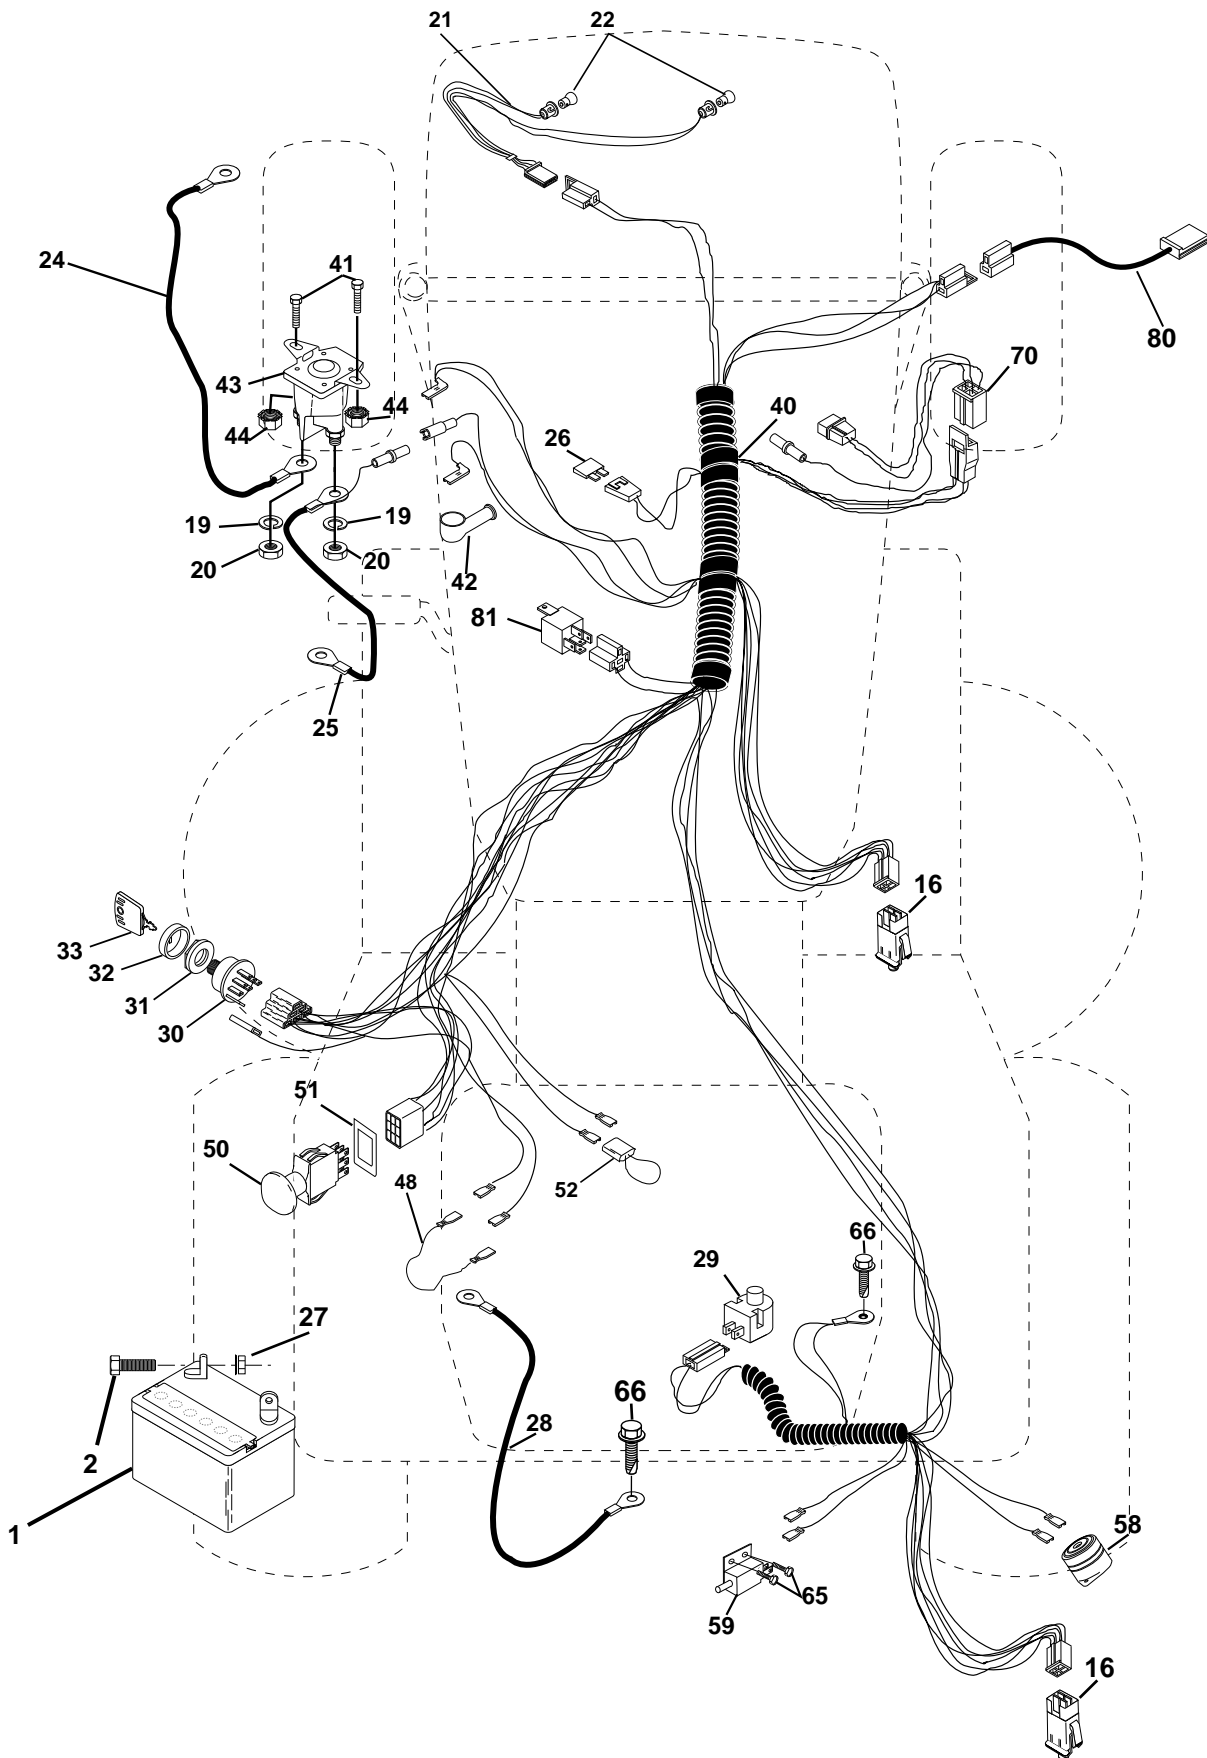

REPAIR PARTS

TRACTOR- -MODEL NO. 145HCRD (P145HCRDA), PRODUCT NO. 954 12 00-24
ELECTRICAL

KEY NO.	PART NO.	DESCRIPTION
1	532144925	Battery 12 Volt 25 AMP Wet
2	874760412	Bolt Hex Hd 1/4-20 Unc X 3/4
16	532153664	Switch Interlock Push-In
19	810090400	Washer Lock 1/4
20	873350400	Nut Jam Hex 1/4-20 Unc
21	532166181	Harness Asm Light W/4152J
22	532004152	Bulb Light #1156
24	532124780	Cable Starter 6Ga 11" Red
25	532165987	Cable Battery Crd 56" Red
26	532166180	Fuse 15 Amp
27	873510400	Nut Keps Hex 1/4-20 Unc
28	532127725	Cable Ground 6Ga 18" Black
29	532160784	Switch Plunger Normal Op Olive
30	532140301	Switch Ignition 4Pos W/Lights
31	532124211	Nut Ignition #125
32	532141226	Cover Switch Ignition #121
33	532122147	Key Ign Molded Indak
40	532166158	Harness Ign Crd Elect
41	871110408	Bolt Flk Fin Hex 1/4-20 Unc X 1/2
42	532131563	Cover Terminal Red
43	532145673	Solenoid
44	873640400	Nut Keps Blk Hex 1/4-20 Unc
48	532140844	Adapter Ammeter Rectangular
50	532154959	Switch PTO 3PDT Black Delta 96
51	532140405	Ring Retainer PTO
52	532141940	Protection Wire Loop
58	532165943	Buzzer Crd
59	532166299	Switch FBI CRD
65	817211008	Screw Slftp #10-16 x 1/2 Ty-Ab
66	817490608	Screw Thdrol 3/8-16 x 1/2 Ty-Tt
70	532166668	Harness Engine B&S Reg W/AFTS0
80	532146685	Harness Clutch EVX
81	532109748	Relay Asm

NOTE: All component dimensions given in U.S. inches.
1 inch = 25.4 mm.

REPAIR PARTS

TRACTOR- -MODEL NO. 145HCRD (P145HCRDA), PRODUCT NO. 954 12 00-24
DRIVE

REPAIR PARTS

TRACTOR- -MODEL NO. 145HCRD (P145HCRDA), PRODUCT NO. 954 12 00-24