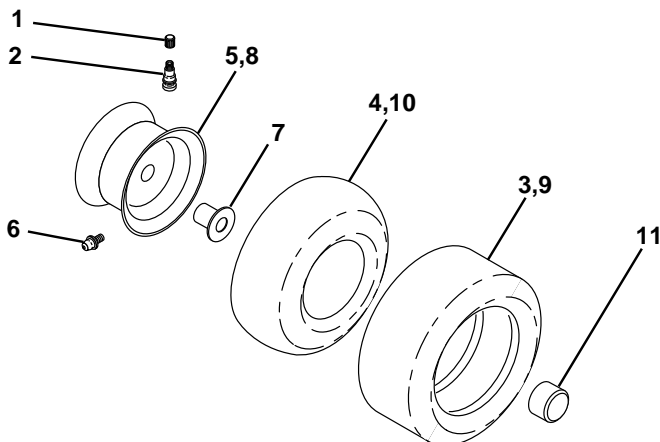

NOTE: All component dimensions given in U.S. inches.
1 inch = 25.4 mm

REPAIR PARTS

TRACTOR- -MODEL NO. 145HCRD (P145HCRDA), PRODUCT NO. 954 12 00-24

DECALS

KEY NO.	PART NO.	DESCRIPTION
1	532145498	Decal Read Owner's Manual Sym
2	532165352	Decal Hp Engine
3	532167153	Decal Hood Rh
4	532167154	Decal Hood Lh
5	532140950	Decal Fender Automatic
6	532126187	Decal 100 DBA
7	532140986	Decal Grille P/L LT
8	532145437	Decal Europe Stand Ce
9	532140987	Decal Fender Logo
10	532145005	Decal Bat Dan/Poi P/L Sym Wpn
11	532145494	Decal Mower Cut Finger Symbol
12	532159737	Decal Brake/Clutch Symbol Lt
13	532166959	Decal Warn Back Plate CRD

WHEELS & TIRES

KEY NO.	PART NO.	DESCRIPTION
1	532059192	Cap Value Tire
2	532065139	Stem Value
3	532106222	Tire F Ts 15 X 6 0 - 6 Service
4	532059904	Tube Inner Front #35060
5	532125121	Rim Asm 6"front Service
6	532124957	Fitting Grease
7	532124959	Bearing Flange
8	532125122	Rim Asm 8"rear Service
9	532138468	Tire R Ts 20 x 8-8 Service
10	532124926	Tube Rear 9 5 X 8 Service
11	532104757	Cap Axle Blk 1 50 X 1 00
--	144334	Sealant, Tire (10 oz. tube)

NOTE: All component dimensions given in U.S. inches
1 inch = 25.4 mm

REPAIR PARTS

TRACTOR- -MODEL NO. 145HCRD (P145HCRDA) PRODUCT NO. 954 12 00-24
ENGINE

REPAIR PARTS

TRACTOR- -MODEL NO. 145HCRD (P145HCRDA) PRODUCT NO. 954 12 00-24
ENGINE

NOTE: All component dimensions given in U.S. inches
1 inch = 25.4 mm

REPAIR PARTS

TRACTOR- -MODEL NO. 145HCRD (P145HCRDA) PRODUCT NO. 954 12 00-24
MOWER LIFT

KEY NO.	PART NO.	DESCRIPTION
1	532159460	Washer Asm Inner Spring W/ Plunger
2	532159471	Shaft Asm. Lift
3	532105767	Pin Groove
4	812000002	E Ring #5133-62
5	819211621	Washer 21/32 x 1 x 21 Ga.
6	532120183	Bearing Nylon
7	532109413	Grip Handle Bicycle
8	532124526	Button Plunger Black
11	532165829	Link Asm Lift L.H.
12	532165831	Link Asm Lift R.H.
13	532124670	Retainer Spring