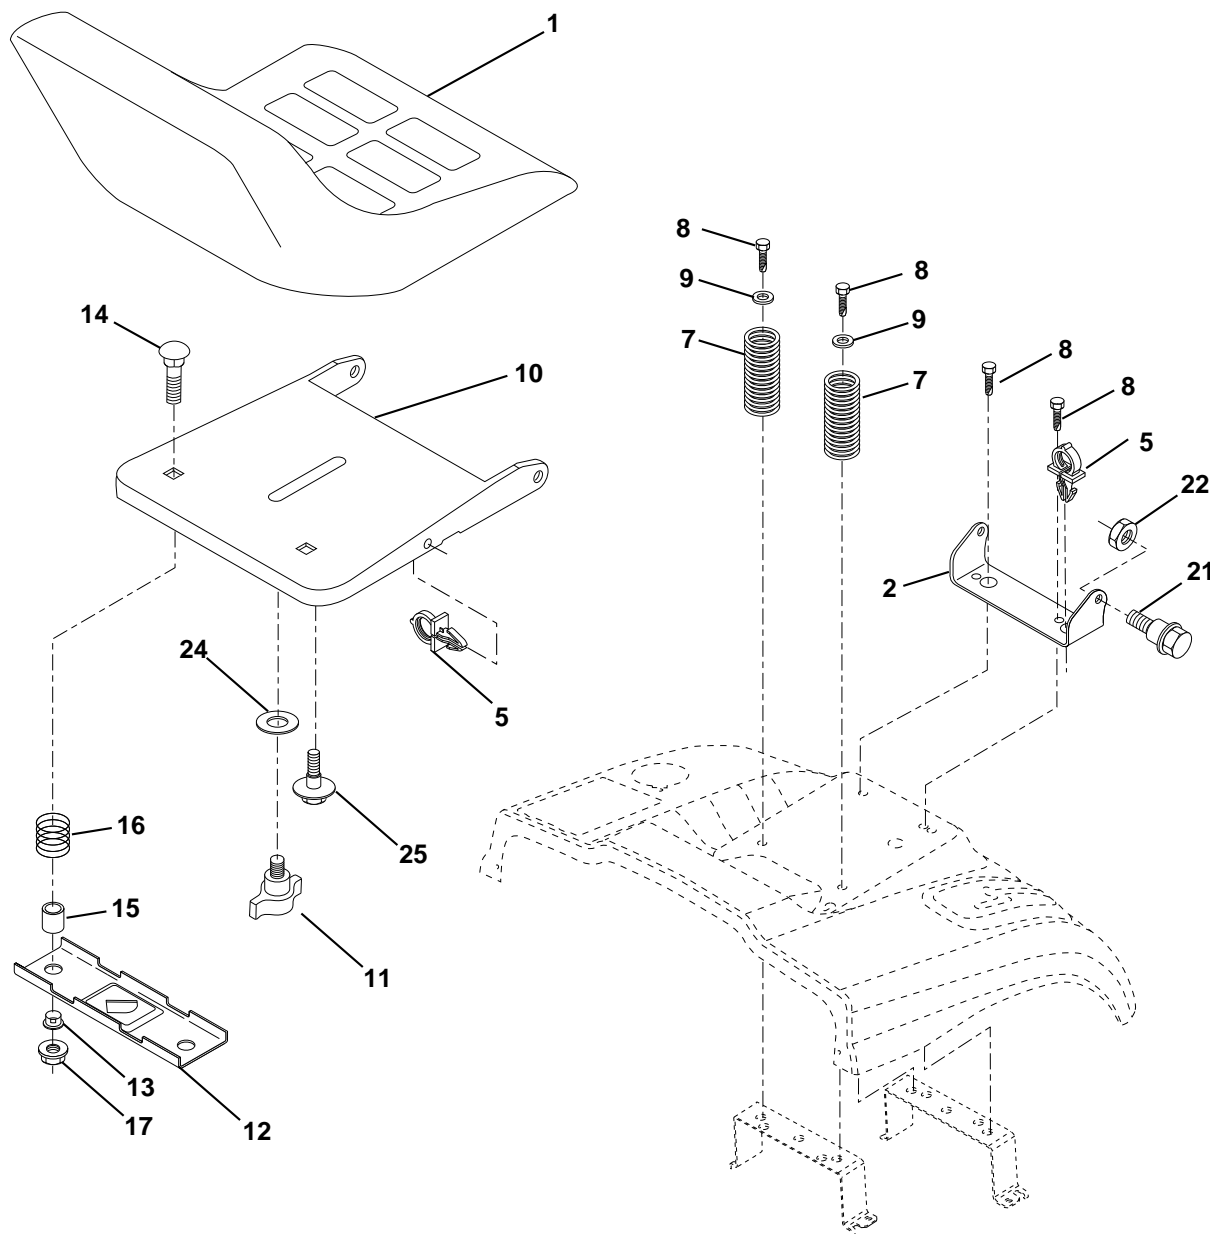

NOTE: All component dimensions given in U.S. inches
1 inch = 25.4 mm

REPAIR PARTS

TRACTOR- -MODEL NO. 145HCRD (P145HCRDA), PRODUCT NO. 954 12 00-24
STEERING ASSEMBLY

REPAIR PARTS

TRACTOR- -MODEL NO. 145HCRD (P145HCRDA), PRODUCT NO. 954 12 00-24
STEERING ASSEMBLY

NOTE: All component dimensions given in U.S. inches.
1 inch = 25.4 mm.

REPAIR PARTS

TRACTOR- -MODEL NO. 145HCRD (P145HCRDA), PRODUCT NO. 954 12 00-24
SEAT ASSEMBLY

KEY NO.	PART NO.	DESCRIPTION
1	532140117	Seat
2	532140551	Bracket Pnt Pivot Seat (blk)
5	532145006	Clip Push In Hinged
7	532124181	Spring Seat Cprsn 2 250 Blk Zi
8	817490616	Screw Thdrol 3/8-16 X 1 Ty-tt
9	819131614	Washer 13/32 X 1 X 14 Ga
10	532155925	Pan Pnt Seat (blk)
11	532166369	Knob Seat Adj. Wingnut
12	532121246	Bracket Pnt Mounting Switch